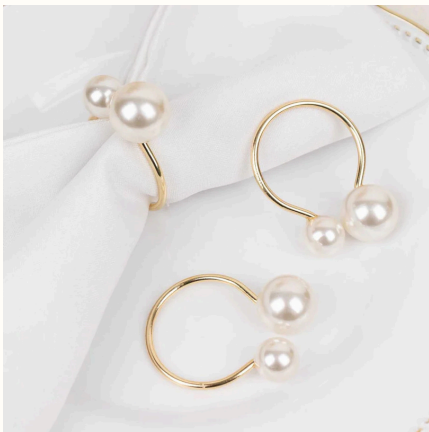

Woven Charger

Gold Ribbed Charger

Glassware

Water Goblet

10oz Rocks Glass

Stemless Wine Glass

15oz Wine Glass

Classic Flute

Flatware

Silver Flatware

Shiny Gold Flatware

Matte Gold Flatware

Napkins + Table Linens

All Table Linens

20" x 20" Polyester Napkins

Accessories

Napkin Rings

Woven Napkin Ring

Gold Napkin Ring

Pearl Napkin Ring

Heating & Cooling

Color: Tan

8ft Tall

Stand Included