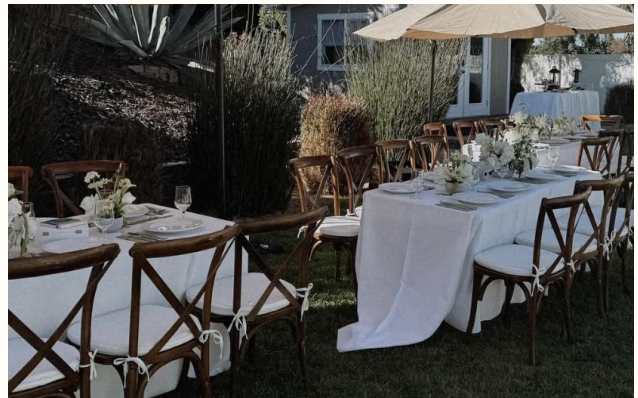

2026

RENTAL CATALOG

www.flavorchefcatering.com

Tables

8ft Dark Wood Farmtables

Seats 8-10 guests

Tables

60" Round Tables

6ft Banquet Tables

8ft Banquet Tables

4ft Banquet Tables

30" Round Belly Bars

Chairs

Padded Folding Chairs - White

Cross Back Chairs - Dark Wood

Cross Back Chairs - Honey Gold